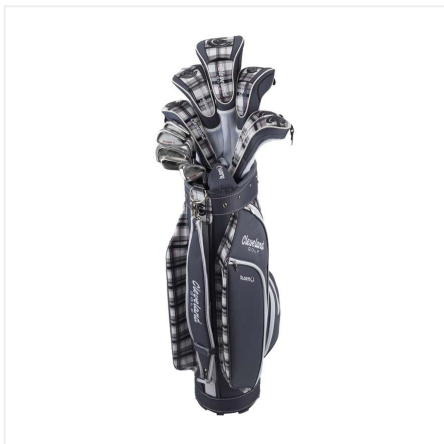

## CG16 Black Pearl Wedge

Based on the shape of the tour proven CG14™ wedge, the CG16™ has a hint of offset and is slightly larger for added forgiveness. The face features the same spin maximizing technology featured on the CG15™ wedge – Tour Zip Grooves™ in combination with Cleveland® Golf's breakthrough Laser Milled™ surface roughness technology. Using the precision accuracy of a laser, each face features four perfectly calibrated texture lines milled between each groove exactly to the conforming roughness limit. This surface roughness application optimizes ball-to-face friction and maximizes spin within the Rules of Golf.

**Product Id:** 179

**CODE:** B0179UHL46

**Category:** Golf Clubs

**Price:** \$299.97

**Vendor:** CS-Cart

**In Stock:** 20

**Popularity:** 18426

**SEO name:** cg16-black-pearl-wedge

## Women's Bloom Complete Set

Created for women golfers looking to improve their game, the Bloom 14 Piece set covers all of her equipment needs. Designed specifically for her swing, the 100% titanium Driver and Stainless Steel Fairway woods are designed with today's modern lightweight and oversized technology to drastically increase distance and consistency-particularly on mishits. The hybrid long irons are hollow and extremely forgiving and are packaged together with the short game simplifying NIBLICK – to make the game even easier to learn. If that isn't enough, the classically designed mini boot bag has retro details yet modern convenience with ample pocket space and detachable wristlet.