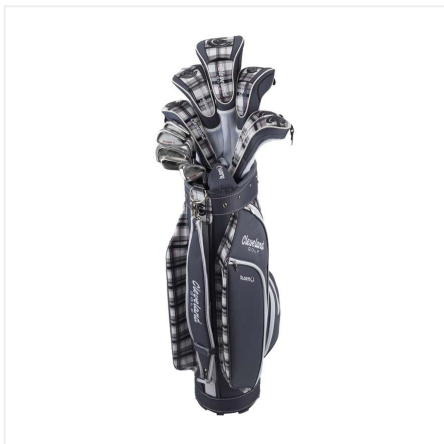

## CG16 Black Pearl Wedge

Based on the shape of the tour proven CG14™ wedge, the CG16™ has a hint of offset and is slightly larger for added forgiveness. The face features the same spin maximizing technology featured on the CG15™ wedge – Tour Zip Grooves™ in combination with Cleveland® Golf's breakthrough Laser Milled™ surface roughness technology. Using the precision accuracy of a laser, each face features four perfectly calibrated texture lines milled between each groove exactly to the conforming roughness limit. This surface roughness application optimizes ball-to-face friction and maximizes spin within the Rules of Golf.

**Product Id:** 179

**CODE:** B0179UHL46

**Category:** Golf Clubs

**Price:** \$299.97

**Vendor:** CS-Cart

**In Stock:** 20

**Popularity:** 15564

**SEO name:** cg16-black-pearl-wedge

## Women's Bloom Complete Set

Created for women golfers looking to improve their game, the Bloom 14 Piece set covers all of her equipment needs. Designed specifically for her swing, the 100% titanium Driver and Stainless Steel Fairway woods are designed with today's modern lightweight and oversized technology to drastically increase distance and consistency-particularly on mishits. The hybrid long irons are hollow and extremely forgiving and are packaged together with the short game simplifying NIBLICK – to make the game even easier to learn. If that isn't enough, the classically designed mini boot bag has retro details yet modern convenience with ample pocket space and detachable wristlet.