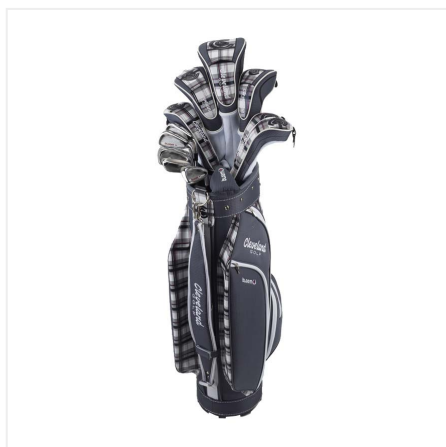

Product Id: 188

CODE: M0188MVCYL

Category: Golf Balls

Price: \$10.00

Vendor: CS-Cart

In Stock: 99

Popularity: 16407

SEO name: new-wilson-staff-fifty-elite-yellow-golf-ball

Product reviews: 0

Promo Text: FREE US shipping over \$100!Orders within next 2 days will be shipped on Monday

Women's Bloom Complete Set

Created for women golfers looking to improve their game, the Bloom 14 Piece set covers all of her equipment needs. Designed specifically for her swing, the 100% titanium Driver and Stainless Steel Fairway woods are designed with today's modern lightweight and oversized technology to drastically increase distance and consistency-particularly on mishits. The hybrid long irons are hollow and extremely forgiving and are packaged together with the short game simplifying NIBLICK – to make the game even easier to learn. If that isn't enough, the classically designed mini boot bag has retro details yet modern convenience with ample pocket space and detachable wristlet.