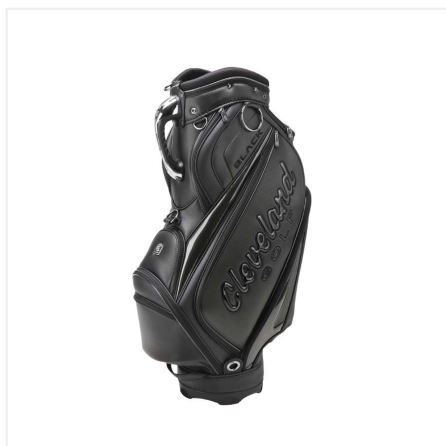

Product reviews: 0

Promo Text: FREE US shipping over $100!Orders within next 2 days will be shipped on Monday

CG Black Staff Bag

**Item is not available at this time.
Can be Preordered.**

Product Id: 186

CODE: N01868E9SB

Category: Golf Bags & Carts

Price: $299.99

Vendor: CS-Cart

In Stock: 49

Popularity: 15024

SEO name: cg-black-staff-bag

Product reviews: 0

Promo Text: FREE US shipping over $100!Orders within next 2 days will be shipped on Monday