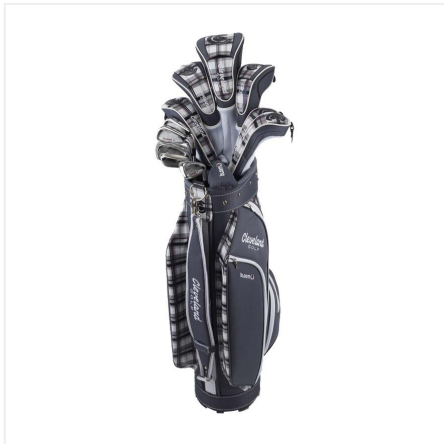

Product Id: 188

CODE: M0188MVCYL

Category: Golf Balls

Price: \$10.00

Vendor: CS-Cart

In Stock: 99

Popularity: 13668

SEO name: new-wilson-staff-fifty-elite-yellow-golf-ball

Product reviews: 0

Promo Text: FREE US shipping over \$100!Orders within next 2 days will be shipped on Monday

Women's Bloom Complete Set

Created for women golfers looking to improve their game, the Bloom 14 Piece set covers all of her equipment needs. Designed specifically for her swing, the 100% titanium Driver and Stainless Steel Fairway woods are designed with today's modern lightweight and oversized technology to drastically increase distance and consistency-particularly on mishits. The hybrid long irons are hollow and extremely forgiving and are packaged together with the short game simplifying NIBLICK – to make the game even easier to learn. If that isn't enough, the classically designed mini boot bag has retro details yet modern convenience with ample pocket space and detachable wristlet.