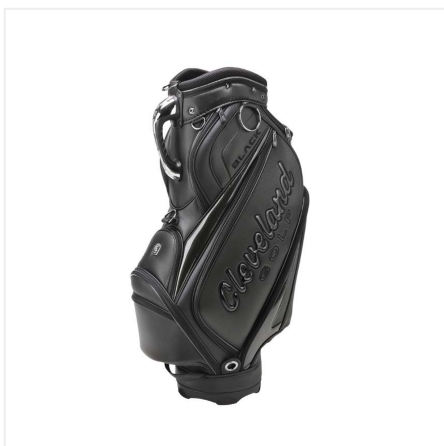

Product reviews: 0

Promo Text: FREE US shipping over $100!Orders within next 2 days will be shipped on Monday

CG Black Staff Bag

**Item is not available at this time.
Can be Preordered.**

Product Id: 186

CODE: N01868E9SB

Category: Golf Bags & Carts

Price: $299.99

Vendor: CS-Cart

In Stock: 49

Popularity: 17952

SEO name: cg-black-staff-bag

Product reviews: 0

Promo Text: FREE US shipping over $100!Orders within next 2 days will be shipped on Monday