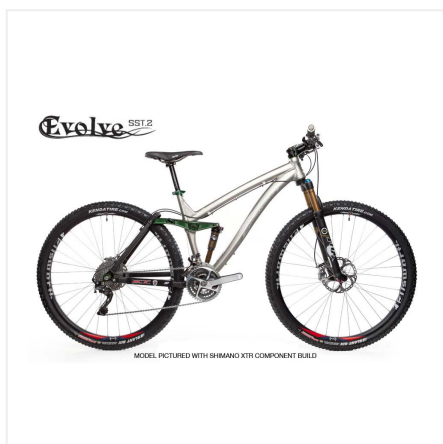

Evolution SST.2 XO Complete Bike 10SPD12

The all new ICT bred Evolution 29er boasts 120mm of fully active travel. Combine the Evolution sst.2 120 frame with a set of fast rolling 29" wheels and you have a machine that can take you further than you ever thought possible.

Product Id: 122

CODE: J01223DYAH

Category: Mountain Bikes

Price: \$5,695.00

Vendor: CS-Cart

In Stock: 10

Popularity: 17601

SEO name: evolution-sst-2-xo-complete-bike-10spd12

Product reviews: 0

Promo Text: FREE US shipping over \$100!Orders within next 2 days will be shipped on Monday

Evolve SST.2 X9 Complete Bike 10SPD '12

The all new 100mm travel Evolve sst.2 with ICT Technology is dialed in to maintain the legendary efficiency, handling and ride of a nimble full suspension cross country bike while harnessing the rolling efficiency and feel of the 29" wheel. The NEW super formed pivot integrated seat tube is lighter and stronger while the NEW semi-integrated tapered head tube is stiffer and more responsive.

Product reviews: 0

Promo Text: FREE US shipping over \$100!Orders within next 2 days will be shipped on Monday

Truth SST.2 X9 Complete Bike 10SPD '12

The legendary performance of the 100mm travel Truth sst.2 has been enhanced through fine tuning and tweaking over countless seasons of XC and endurance racing in every condition imaginable. With Ellsworth's proprietary ICT suspension, SST tubing, a lighter and stronger pivot integrated seat tube and a semi-integrated tapered head tube - this is the fastest Truth ever created.