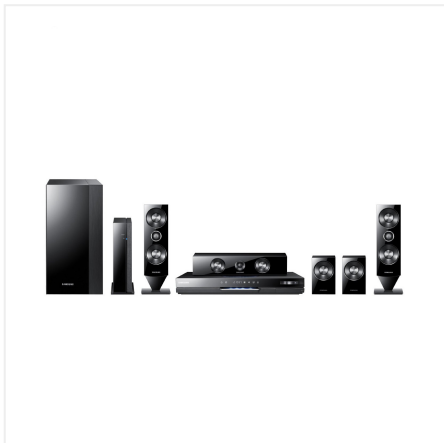

5.1 Channel Blu-ray 3D Home Theater System

Whether you are viewing a premium-quality 2D picture or seeing incredible 3D depth, images are breathtakingly real in Samsung Full HD. Combine with a 3D TV and 3D active shutter glasses to view the latest Hollywood 3D titles or amplify your viewing experience by upconverting 2D content to immersive 3D.

Product Id: 23

CODE: G0023968XZ

Category: Home Theater Systems

Price: $599.99

Vendor: CS-Cart

In Stock: 1