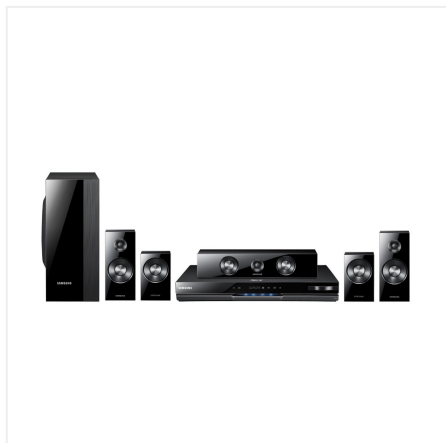

Popularity: 35535

SEO name: 5-1-channel-blu-ray-3d-home-theater-system

Rating: 3.00

Product reviews: 1

Promo Text: FREE US shipping over $100!Orders within next 2 days will be shipped on Monday

5.1 Channel Blu-ray 3D Home Theater System

Whether you are viewing a premium-quality 2D picture or seeing incredible 3D depth, images are breathtakingly real in Samsung Full HD. Combine with a 3D TV and 3D active shutter glasses to view the latest Hollywood 3D titles or amplify your viewing experience by upconverting 2D content to immersive 3D.

Product Id: 24

CODE: R0024KODQ2

Category: Home Theater Systems

Price: $449.99

Vendor: CS-Cart

In Stock: 13

Popularity: 20823

SEO name: 5-1-channel-blu-ray-3d-home-theater-system-en

Product reviews: 0

Promo Text: FREE US shipping over $100!Orders within next 2 days will be shipped on Monday