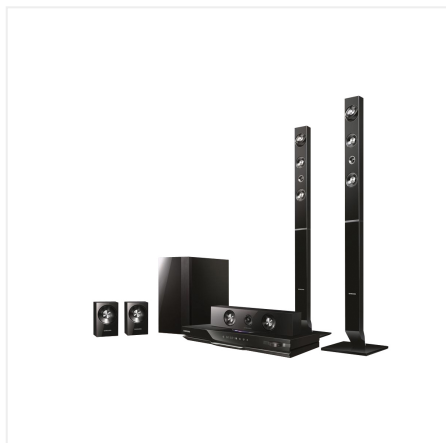

7.1 Channel Blu-ray 3D Home Theater System

Whether you are viewing a premium-quality 2D picture or seeing incredible 3D depth, images are breathtakingly real in Samsung Full HD. Combine with a 3D TV and 3D active shutter glasses to view the latest Hollywood 3D titles or amplify your viewing experience by upconverting 2D content to immersive 3D.

Product Id: 22

CODE: F0022TLB3Q